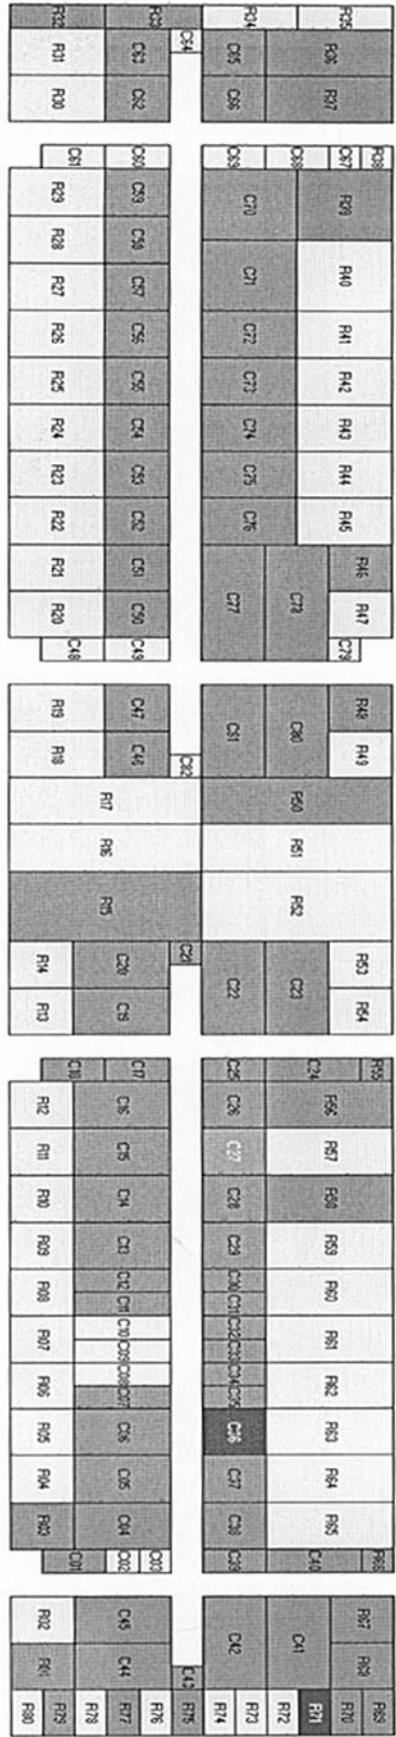

Mega Storage
 11871 Ocean Hwy
 Pawleys Island, SC 29585
 (843) 235-6342

OFFICE